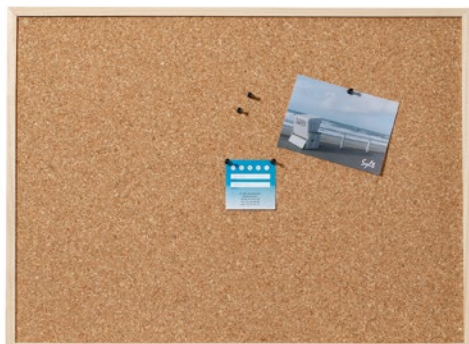

Cork board 90035

- Cork board with pinning surface made of 7 mm natural cork for use with map or chart pins
- 15 mm real wood frame in natural finish to blend with any environment
- Complete with two hanging hooks and six pins for quickly posting notes

Article number	Type	Writing surface in cm	EAN code
90035-15019	Cork board	30 x 40	4009729068823