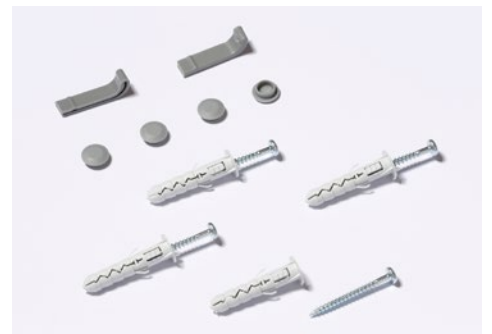

Professional board 96111

- Professional board with high-quality white-enamelled writing surface made of e³ ceramic steel
- 30-year guarantee on the writing surface.
- Extremely easy to write on with drywipe whiteboard markers
- Optimum durability, scratch-proof and break-proof, colour-fast
- Magnetic writing surface, 99.9 % recyclable
- High-quality extruded aluminium frame with plastic corners for maximum stability
- Practical 30 cm tray for accessories
- Complete with mounting set for portrait or landscape mounting

DAHLE Professional Board easy attachment of the storage tray

DAHLE Professional Board easy attachment of the storage tray

DAHLE Professional Board easy attachment of the storage tray

Practical tray for whiteboard markers and accessories

Secure hold thanks to corner attachments

Secure hold thanks to corner attachments

DAHLE Professional Board mounting kit

Easy-care surface for fast cleaning

Writing surface made of high-quality e³ ceramic steel for use with dry-wipeable whiteboard markers