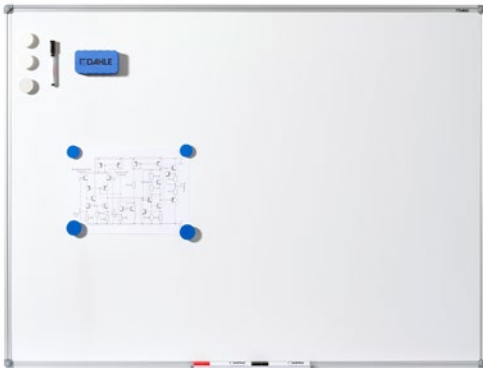

Basic Board 96150

- Basic board with white, lacquer-coated writing surface
- For use with drywipe whiteboard markers
- Magnetic writing surface
- High-quality extruded aluminium frame with plastic corners for maximum stability
- Practical 30 cm tray for accessories
- Complete with mounting set for portrait or landscape mounting

Article number	Type	Writing surface in cm	EAN code
96150-20114	Basic board, white	45 x 60	4007885243221

Basic Board 96150

DAHLE Basic Board mounting kit

DAHLE Basic Board - Easy to mount with four screws

DAHLE Basic Board easy attachment of the storage tray

DAHLE Basic Board easy attachment of the storage tray

DAHLE Basic Board easy attachment of the storage tray

Practical tray for whiteboard markers and accessories

Secure hold thanks to corner attachments

Secure hold thanks to corner attachments

White, magnetic surface for use with dry-wipe-able whiteboard markers

Easy-care surface for fast cleaning